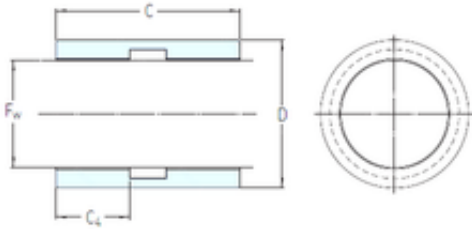

## SKF LPBR 50 plain bearings

Bearing No. LPBR 50

Size	50x62.35x70 mm
Bore Diameter	50 mm
Outer Diameter	62,35 mm
Width	70 mm
Fw	50 mm
D	62,35 mm
C	70 mm
C4	27 mm
Weight	0,088 Kg

LPBR 50 Bearing 2D drawings and 3D CAD models