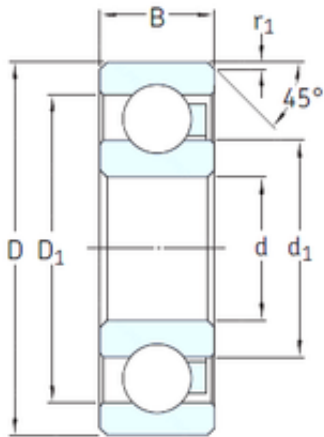

## Jinan Kaiming Bearing Co., Ltd.

55 mm x 100 mm x 21 mm SKF 6211/HR22Q2  
deep groove ball bearings

Bearing No. 6211/HR22Q2

Size	55x100x21 mm
Bore Diameter	55 mm
Outer Diameter	100 mm
Width	21 mm
d	55 mm
D	100 mm
B	21 mm
C	21 mm
d1	69,06 mm
r1 min.	2,4 mm
D1	85,8 mm
Weight	0,177 Kg
Basic dynamic load rating (C)	0,56 kN
Basic static load rating (C0)	0,48 kN

6211/HR22Q2 Bearing 2D drawings and 3D CAD models