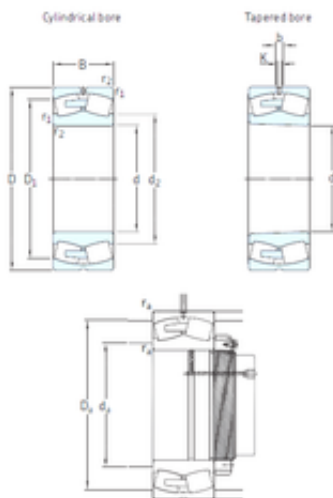

# Jinan Kaiming Bearing Co., Ltd.

500 mm x 720 mm x 167 mm SKF  
230/500CAK/W33 spherical roller bearings

Bearing No. 230/500CAK/W33

Size	500x720x167 mm
Bore Diameter	500 mm
Outer Diameter	720 mm
Width	167 mm
d	500 mm
D	720 mm
B	167 mm
C	167 mm
b	22,3 mm
d2	573 mm
r1 min.	6 mm
r2 min.	6 mm
D1	658 mm
K	12 mm
da min.	523 mm
Da max.	697 mm
ra max.	5 mm
Weight	225 Kg
Basic dynamic load rating (C)	4150 kN
Basic static load rating (C0)	7800 kN
Fatigue load limit (Pu)	510
Reference speed	500 r/min
Limiting speed	900 r/min
Calculation factor (e)	0,21
Calculation factor (Y0)	3,2

230/500CAK/W33 Bearing 2D drawings and 3D CAD models