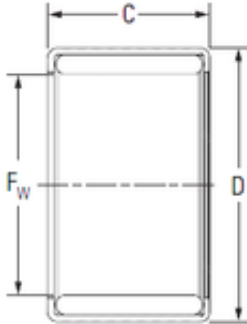

Jinan Kaiming Bearing Co., Ltd.

KOYO Y2220 needle roller bearings

Bearing No. Y2220

Size	34.925x41.275x31.75 mm
Bore Diameter	34,925 mm
Outer Diameter	41,275 mm
Width	31,75 mm
F _w	34,925 mm
D	41,275 mm
C	31,75 mm
Weight	0,075 Kg
Basic dynamic load rating (C)	41,8 kN
Basic static load rating (C ₀)	133 kN

Y2220 Bearing 2D drawings and 3D CAD models