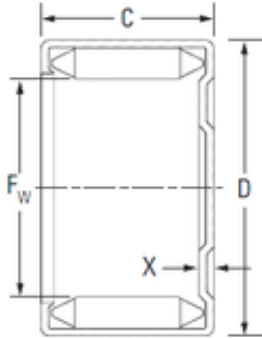

Jinan Kaiming Bearing Co., Ltd.

KOYO MH-22161 needle roller bearings

Bearing No. MH-22161

Size	34.925x44.450x25.40 mm
Bore Diameter	34.925 mm
Outer Diameter	44.450 mm
Width	25.40 mm
Fw	34.925 mm
D	44.450 mm
C	25.40 mm
x	3.05 mm
Weight	0.100 Kg
Basic dynamic load rating (C)	47.6 kN

MH-22161 Bearing 2D drawings and 3D CAD models