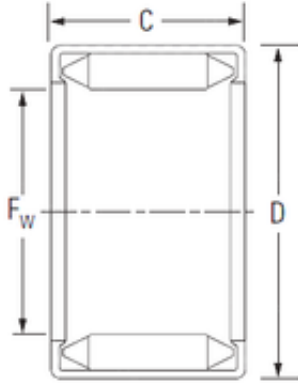

Jinan Kaiming Bearing Co., Ltd.

KOYO 16BM2212 needle roller bearings

Bearing No. 16BM2212

Size	16x22x12 mm
Bore Diameter	16 mm
Outer Diameter	22 mm
Width	12 mm
Fw	16 mm
D	22 mm
C	12 mm
Weight	0,012 Kg
Basic dynamic load rating (C)	10,2 kN
Basic static load rating (C0)	17,1 kN

16BM2212 Bearing 2D drawings and 3D CAD models