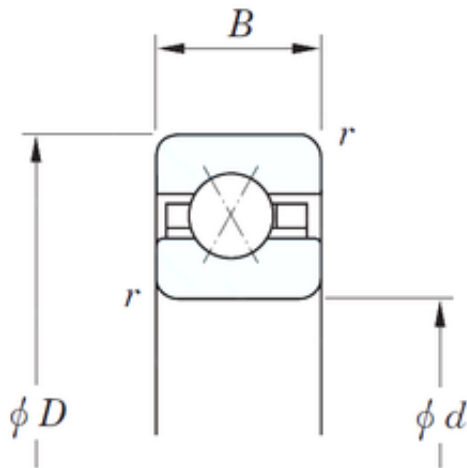

## Jinan Kaiming Bearing Co., Ltd.

279,4 mm x 295,275 mm x 7,938 mm KOYO  
KBX110 angular contact ball bearings

Bearing No. KBX110

Size	279.4x295.275x7.938 mm
Bore Diameter	279,4 mm
Outer Diameter	295,275 mm
Width	7,938 mm
d	279,4 mm
D	295,275 mm
B	7,938 mm
C	7,938 mm
r	1 mm
Weight	0,34 Kg
Basic dynamic load rating (C)	10,1 kN
Bearing No.	KBX110
r(min)	1
Cr	10.1
C0r	23.1
Mass(kg)	0.340

KBX110 Bearing 2D drawings and 3D CAD models