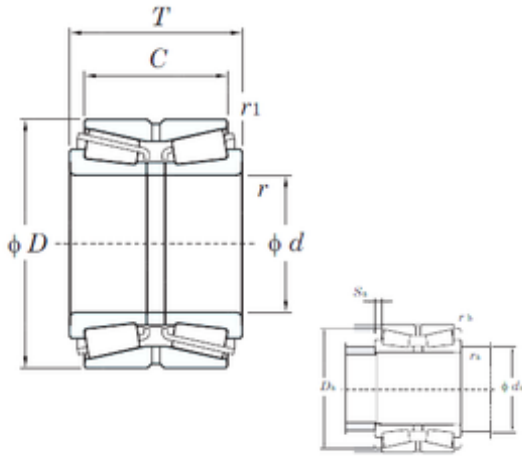

## KOYO 46260 tapered roller bearings

Bearing No. 46260

|                               |                |
|-------------------------------|----------------|
| Size                          | 300x460x118 mm |
| Bore Diameter                 | 300 mm         |
| Outer Diameter                | 460 mm         |
| Width                         | 118 mm         |
| d                             | 300 mm         |
| D                             | 460 mm         |
| T                             | 118 mm         |
| C                             | 105 mm         |
| r min.                        | 5 mm           |
| r1 min.                       | 1,5 mm         |
| da min.                       | 322 mm         |
| Da min                        | 436 mm         |
| ra max.                       | 4 mm           |
| rb max.                       | 1,5 mm         |
| Weight                        | 64,6 Kg        |
| Basic dynamic load rating (C) | 1290 kN        |
| Basic static load rating (C0) | 2400 kN        |
| (Grease) Lubrication Speed    | 500 r/min      |
| (Oil) Lubrication Speed       | 670 r/min      |
| Calculation factor (e)        | 0,32           |
| Calculation factor (Y0)       | 2,07           |
| Bearing No.                   | 46260          |
| r(min)                        | 5              |
| r1(min)                       | 1.5            |
| Cr                            | 1630           |
| C0r                           | 2400           |