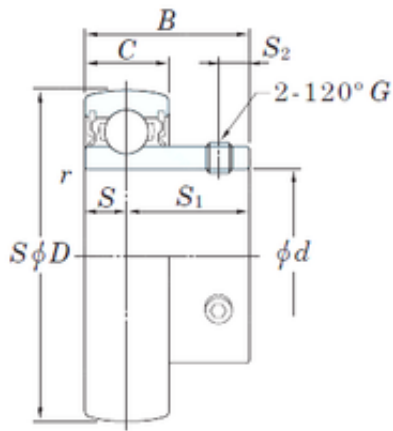

Jinan Kaiming Bearing Co., Ltd.

25 mm x 52 mm x 27 mm KOYO SB205 deep groove ball bearings

Bearing No. SB205

Size	25x52x27 mm
Bore Diameter	25 mm
Outer Diameter	52 mm
Width	27 mm
d	25 mm
D	52 mm
B	27 mm
C	15 mm
S1	19,5 mm
r min.	1 mm
S	7,5 mm
S2	5,5 mm
Thread (G)	M6 × 0,75
Weight	0,18 Kg
Basic dynamic load rating (C)	14 kN
Basic static load rating (C0)	7,85 kN

SB205 Bearing 2D drawings and 3D CAD models