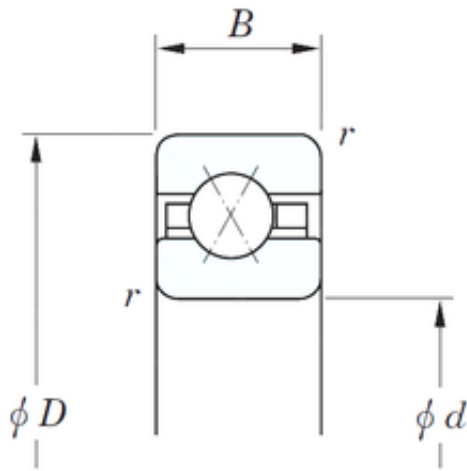

Jinan Kaiming Bearing Co., Ltd.

457,2 mm x 482,6 mm x 12,7 mm KOYO KDX180 angular contact ball bearings

Bearing No. KDX180

Size	457.2x482.6x12.7 mm
Bore Diameter	457,2 mm
Outer Diameter	482,6 mm
Width	12,7 mm
d	457,2 mm
D	482,6 mm
B	12,7 mm
C	12,7 mm
r	1,5 mm
Weight	1,58 Kg
Basic dynamic load rating (C)	23 kN
Bearing No.	KDX180
r(min)	1.5
Cr	23.0
C0r	58.0
Mass(kg)	1.58

KDX180 Bearing 2D drawings and 3D CAD models